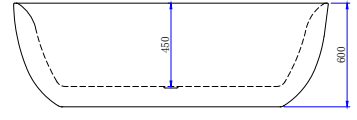

1700 x 780 x 600mm (86910050) $1,285
1700 x 780 x 600mm (86910050M) $1,545