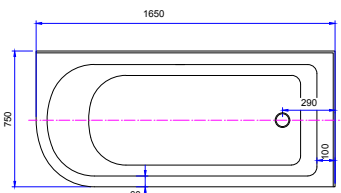

1500 x 720 x 560mm (86910055) **\$1,200** 1700 x 780 x 600mm (86910050) **\$1,285**
1500 x 720 x 560mm (86910055M) **\$1,459** 1700 x 780 x 600mm (86910050M) **\$1,545**

Benton's Freestanding and Corner Bath Product Guide

ADRIA Freestanding Bath

1500 x 720 x 560mm (86910055) \$1,200
1500 x 720 x 560mm (86910055M) \$1,459

1700 x 780 x 600mm (86910050) \$1,285
1700 x 780 x 600mm (86910050M) \$1,545

FERRARA Freestanding Back to Wall Bath

1500 x 720 x 560mm (86910045) \$1,200

1700 x 750 x 580mm (86910040) \$1,295

AREZZO Freestanding Bath

1500 x 700 x 580mm (86910035) \$1,200

1680 x 730 x 580mm (86910030) \$1,285

SPELLO Freestanding Bath

1580 x 720 x 570mm (86910025) \$1,200

1680 x 760 x 580mm (86910020) \$1,285

NERETO Freestanding Corner Bath

1650 x 750 x 560mm LH (86910061) \$1,100

1650 x 750 x 560mm RH (86910060) \$1,100

Benton's Space-saving Corner Bath

NERETO 1650 Freestanding Corner Bath