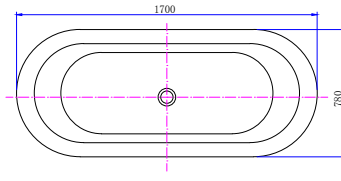

1700 x 780 x 600mm (86910050) $1,285
1700 x 780 x 600mm (86910050M) $1,545