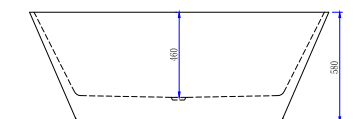

1500 x 720 x 560mm (86910045) \$1,200

1700 x 750 x 580mm (86910040) \$1,295

AREZZO Freestanding Bath

1500 x 700 x 580mm (86910035) \$1,200

1680 x 730 x 580mm (86910030) \$1,285

SPELLO Freestanding Bath

1580 x 720 x 570mm (86910025) \$1,200

1680 x 760 x 580mm (86910020) \$1,285

NERETO Freestanding Corner Bath

1650 x 750 x 560mm LH (86910061) \$1,100

1650 x 750 x 560mm RH (86910060) \$1,100

Benton's Space-saving Corner Bath

NERETO 1650 Freestanding Corner Bath

Ideal for compact spaces, yet still spacious enough for enjoying a long soak. Corner baths are designed to make the most of limited space in bathrooms. Unique two side panel bath, 2 sides checked into walls (tiling lip LH or RH corner).