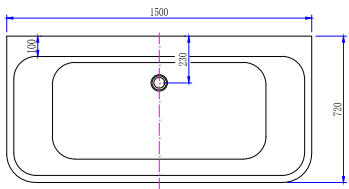

1500 x 720 x 560mm (86910055) **\$1,200** 1700 x 780 x 600mm (86910050) **\$1,285**
1500 x 720 x 560mm (86910055M) **\$1,459** 1700 x 780 x 600mm (86910050M) **\$1,545**

Benton's Freestanding and Corner Bath Product Guide

ADRIA Freestanding Bath

1500 x 720 x 560mm (86910055) \$1,200
1500 x 720 x 560mm (86910055M) \$1,459

1700 x 780 x 600mm (86910050) \$1,285
1700 x 780 x 600mm (86910050M) \$1,545

FERRARA Freestanding Back to Wall Bath

1500 x 720 x 560mm (86910045) \$1,200

1700 x 750 x 580mm (86910040) \$1,295

AREZZO Freestanding Bath

1500 x 700 x 580mm (86910035) \$1,200

1680 x 730 x 580mm (86910030) \$1,285

SPELLO Freestanding Bath

1580 x 720 x 570mm (86910025) \$1,200

1680 x 760 x 580mm (86910020) \$1,285

NERETO Freestanding Corner Bath

1650 x 750 x 560mm LH (86910061) \$1,100

1650 x 750 x 560mm RH (86910060) \$1,100

Benton's Space-saving Corner Bath

NERETO 1650 Freestanding Corner Bath