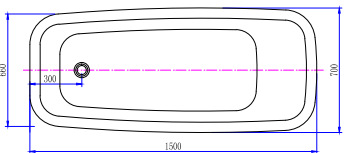

1500 x 720 x 560mm (86910055) **\$1,200** 1700 x 780 x 600mm (86910050) **\$1,285**
1500 x 720 x 560mm (86910055M) **\$1,459** 1700 x 780 x 600mm (86910050M) **\$1,545**

Benton's Freestanding and Corner Bath Product Guide

ADRIA Freestanding Bath

1500 x 720 x 560mm (86910055) \$1,200
1500 x 720 x 560mm (86910055M) \$1,459

1700 x 780 x 600mm (86910050) \$1,285
1700 x 780 x 600mm (86910050M) \$1,545

FERRARA Freestanding Back to Wall Bath

1500 x 720 x 560mm (86910045) \$1,200

1700 x 750 x 580mm (86910040) \$1,295

AREZZO Freestanding Bath

1500 x 700 x 580mm (86910035) \$1,200

1680 x 730 x 580mm (86910030) \$1,285

SPELLO Freestanding Bath

1580 x 720 x 570mm (86910025) \$1,200

1680 x 760 x 580mm (86910020) \$1,285

NERETO Freestanding Corner Bath

1650 x 750 x 560mm LH (86910061) \$1,100

1650 x 750 x 560mm RH (86910060) \$1,100

Benton's Space-saving Corner Bath

NERETO 1650 Freestanding Corner Bath