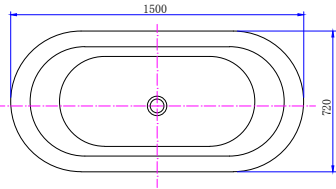

Benton's Freestanding and Corner Bath Product Guide

ADRIA Freestanding Bath

1500 x 720 x 560mm (86910055) $1,200
1500 x 720 x 560mm (86910055M) $1,459