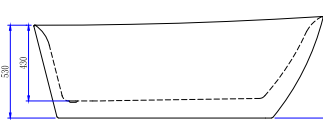

1500 x 720 x 560mm (86910055) **\$1,200** 1700 x 780 x 600mm (86910050) **\$1,285**
1500 x 720 x 560mm (86910055M) **\$1,459** 1700 x 780 x 600mm (86910050M) **\$1,545**

Benton's Freestanding and Corner Bath Product Guide

ADRIA Freestanding Bath

1500 x 720 x 560mm (86910055) \$1,200
1500 x 720 x 560mm (86910055M) \$1,459

1700 x 780 x 600mm (86910050) \$1,285
1700 x 780 x 600mm (86910050M) \$1,545

FERRARA Freestanding Back to Wall Bath

1500 x 720 x 560mm (86910045) \$1,200

1700 x 750 x 580mm (86910040) \$1,295

AREZZO Freestanding Bath

1500 x 700 x 580mm (86910035) \$1,200

1680 x 730 x 580mm (86910030) \$1,285

SPELLO Freestanding Bath

1580 x 720 x 570mm (86910025) \$1,200