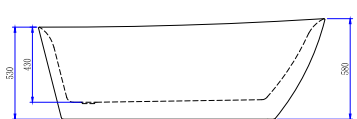

1500 x 720 x 560mm (86910055) **\$1,200** 1700 x 780 x 600mm (86910050) **\$1,285**
1500 x 720 x 560mm (86910055M) **\$1,459** 1700 x 780 x 600mm (86910050M) **\$1,545**

Benton's Freestanding and Corner Bath Product Guide

1500 x 720 x 560mm (86910045) \$1,200

1700 x 750 x 580mm (86910040) \$1,295

AREZZO Freestanding Bath

1500 x 700 x 580mm (86910035) \$1,200

1680 x 730 x 580mm (86910030) \$1,285

SPELLO Freestanding Bath

1580 x 720 x 570mm (86910025) \$1,200

1680 x 760 x 580mm (86910020) \$1,285

NERETO Freestanding Corner Bath

1650 x 750 x 560mm LH (86910061) \$1,100

1650 x 750 x 560mm RH (86910060) \$1,100

Benton's Space-saving Corner Bath

NERETO 1650 Freestanding Corner Bath

Ideal for compact spaces, yet still spacious enough for enjoying a long soak. Corner baths are designed to make the most of limited space in bathrooms. Unique two side panel bath, 2 sides checked into walls (tiling lip LH or RH corner).