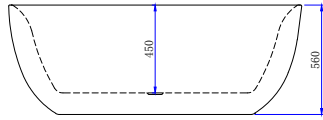

Benton's Freestanding and Corner Bath Product Guide

ADRIA Freestanding Bath

1500 x 720 x 560mm (86910055) $1,200
1500 x 720 x 560mm (86910055M) $1,459