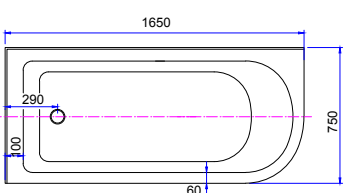

1500 x 720 x 560mm (86910055) **\$1,200** 1700 x 780 x 600mm (86910050) **\$1,285**
1500 x 720 x 560mm (86910055M) **\$1,459** 1700 x 780 x 600mm (86910050M) **\$1,545**

Benton's Freestanding and Corner Bath Product Guide

ADRIA Freestanding Bath

1500 x 720 x 560mm (86910055) \$1,200
1500 x 720 x 560mm (86910055M) \$1,459

1700 x 780 x 600mm (86910050) \$1,285
1700 x 780 x 600mm (86910050M) \$1,545

FERRARA Freestanding Back to Wall Bath

1500 x 720 x 560mm (86910045) \$1,200

1700 x 750 x 580mm (86910040) \$1,295

AREZZO Freestanding Bath

1500 x 700 x 580mm (86910035) \$1,200

1680 x 730 x 580mm (86910030) \$1,285

SPELLO Freestanding Bath

1580 x 720 x 570mm (86910025) \$1,200

1680 x 760 x 580mm (86910020) \$1,285

NERETO Freestanding Corner Bath

1650 x 750 x 560mm LH (86910061) \$1,100

1650 x 750 x 560mm RH (86910060) \$1,100

Benton's Space-saving Corner Bath

NERETO 1650 Freestanding Corner Bath