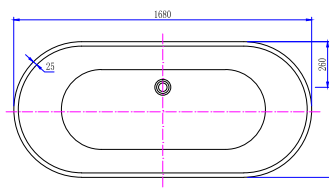

1500 x 720 x 560mm (86910055) **\$1,200** 1700 x 780 x 600mm (86910050) **\$1,285**
1500 x 720 x 560mm (86910055M) **\$1,459** 1700 x 780 x 600mm (86910050M) **\$1,545**

Benton's Freestanding and Corner Bath Product Guide

ADRIA Freestanding Bath

1500 x 720 x 560mm (86910055) \$1,200
1500 x 720 x 560mm (86910055M) \$1,459

1700 x 780 x 600mm (86910050) \$1,285
1700 x 780 x 600mm (86910050M) \$1,545

FERRARA Freestanding Back to Wall Bath

1500 x 720 x 560mm (86910045) \$1,200

1700 x 750 x 580mm (86910040) \$1,295

AREZZO Freestanding Bath

1500 x 700 x 580mm (86910035) \$1,200

1680 x 730 x 580mm (86910030) \$1,285

SPELLO Freestanding Bath

1580 x 720 x 570mm (86910025) \$1,200

1680 x 760 x 580mm (86910020) \$1,285

NERETO Freestanding Corner Bath

1650 x 750 x 560mm LH (86910061) \$1,100

1650 x 750 x 560mm RH (86910060) \$1,100

Benton's Space-saving Corner Bath

NERETO 1650 Freestanding Corner Bath