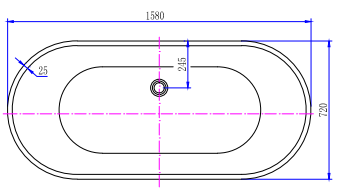

1500 x 720 x 560mm (86910055) **\$1,200** 1700 x 780 x 600mm (86910050) **\$1,285**
1500 x 720 x 560mm (86910055M) **\$1,459** 1700 x 780 x 600mm (86910050M) **\$1,545**

Benton's Freestanding and Corner Bath Product Guide

1500 x 720 x 560mm (86910045) \$1,200

1700 x 750 x 580mm (86910040) \$1,295

AREZZO Freestanding Bath

1500 x 700 x 580mm (86910035) \$1,200

1680 x 730 x 580mm (86910030) \$1,285

SPELLO Freestanding Bath

1580 x 720 x 570mm (86910025) \$1,200

1680 x 760 x 580mm (86910020) \$1,285

NERETO Freestanding Corner Bath

1650 x 750 x 560mm LH (86910061) \$1,100

1650 x 750 x 560mm RH (86910060) \$1,100

Benton's Space-saving Corner Bath

NERETO 1650 Freestanding Corner Bath