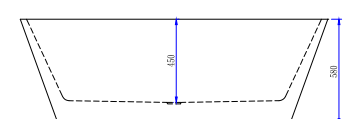

1500 x 720 x 560mm (86910055) **\$1,200** 1700 x 780 x 600mm (86910050) **\$1,285**
1500 x 720 x 560mm (86910055M) **\$1,459** 1700 x 780 x 600mm (86910050M) **\$1,545**

Benton's Freestanding and Corner Bath Product Guide

ADRIA Freestanding Bath

1500 x 720 x 560mm (86910055) \$1,200
1500 x 720 x 560mm (86910055M) \$1,459

1700 x 780 x 600mm (86910050) \$1,285
1700 x 780 x 600mm (86910050M) \$1,545

FERRARA Freestanding Back to Wall Bath

1500 x 720 x 560mm (86910045) \$1,200

1700 x 750 x 580mm (86910040) \$1,295

AREZZO Freestanding Bath

1500 x 700 x 580mm (86910035) \$1,200

1680 x 730 x 580mm (86910030) \$1,285

SPELLO Freestanding Bath

1580 x 720 x 570mm (86910025) \$1,200