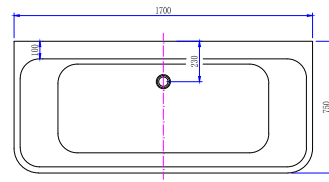

1500 x 720 x 560mm (86910055) **\$1,200** 1700 x 780 x 600mm (86910050) **\$1,285**
1500 x 720 x 560mm (86910055M) **\$1,459** 1700 x 780 x 600mm (86910050M) **\$1,545**

Benton's Freestanding and Corner Bath Product Guide

ADRIA Freestanding Bath

1500 x 720 x 560mm (86910055) \$1,200
1500 x 720 x 560mm (86910055M) \$1,459

1700 x 780 x 600mm (86910050) \$1,285
1700 x 780 x 600mm (86910050M) \$1,545

FERRARA Freestanding Back to Wall Bath

1500 x 720 x 560mm (86910045) \$1,200

1700 x 750 x 580mm (86910040) \$1,295

AREZZO Freestanding Bath

1500 x 700 x 580mm (86910035) \$1,200

1680 x 730 x 580mm (86910030) \$1,285

SPELLO Freestanding Bath

1580 x 720 x 570mm (86910025) \$1,200

1680 x 760 x 580mm (86910020) \$1,285

NERETO Freestanding Corner Bath

1650 x 750 x 560mm LH (86910061) \$1,100

1650 x 750 x 560mm RH (86910060) \$1,100

Benton's Space-saving Corner Bath

NERETO 1650 Freestanding Corner Bath