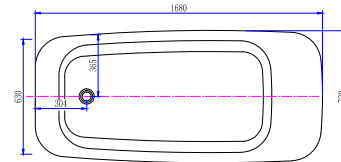

1500 x 720 x 560mm (86910055) **\$1,200** 1700 x 780 x 600mm (86910050) **\$1,285**
1500 x 720 x 560mm (86910055M) **\$1,459** 1700 x 780 x 600mm (86910050M) **\$1,545**

Benton's Freestanding and Corner Bath Product Guide

ADRIA Freestanding Bath

1500 x 720 x 560mm (86910055) \$1,200
1500 x 720 x 560mm (86910055M) \$1,459

1700 x 780 x 600mm (86910050) \$1,285
1700 x 780 x 600mm (86910050M) \$1,545

FERRARA Freestanding Back to Wall Bath

1500 x 720 x 560mm (86910045) \$1,200

1700 x 750 x 580mm (86910040) \$1,295

AREZZO Freestanding Bath

1500 x 700 x 580mm (86910035) \$1,200

1680 x 730 x 580mm (86910030) \$1,285

SPELLO Freestanding Bath

1580 x 720 x 570mm (86910025) \$1,200

1680 x 760 x 580mm (86910020) \$1,285

NERETO Freestanding Corner Bath

1650 x 750 x 560mm LH (86910061) \$1,100

1650 x 750 x 560mm RH (86910060) \$1,100

Benton's Space-saving Corner Bath

NERETO 1650 Freestanding Corner Bath